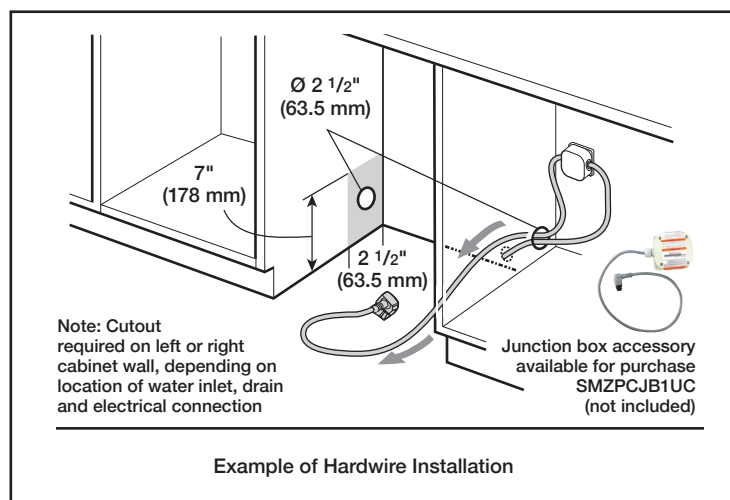

24" Recessed Handle ADA-compliant Dishwasher

BOSCH

Invented for life

800 Series – Stainless Steel SGE78C55UC

Installation Details

Accessories: To purchase Bosch accessories, cleaners & parts please visit www.bosch-home.com/us/store or call 1-800-944-2904 (Mon to Fri 5 am to 6 pm PST, Sat 6 am to 3 pm PST).

Notes: All height, width and depth dimensions are shown in inches. BSH reserves the absolute and unrestricted right to change product materials and specifications, at any time, without notice. Consult the product's installation instructions for final dimensional data and other details prior to making cutout.