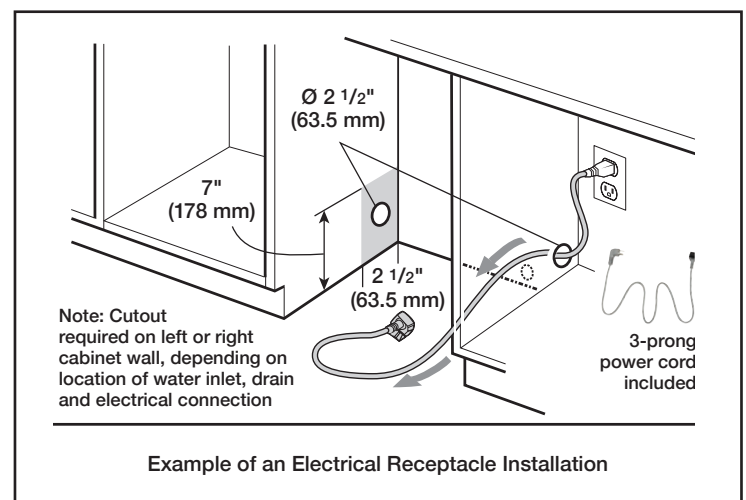

24" Recessed Handle ADA-compliant Dishwasher

BOSCH

Invented for life

800 Series – Stainless Steel SGE78C55UC

Installation Details

Accessories: To purchase Bosch accessories, cleaners & parts please visit www.bosch-home.com/us/store or call 1-800-944-2904 (Mon to Fri 5 am to 6 pm PST, Sat 6 am to 3 pm PST).

Notes: All height, width and depth dimensions are shown in inches. BSH reserves the absolute and unrestricted right to change product materials and specifications, at any time, without notice. Consult the product's installation instructions for final dimensional data and other details prior to making cutout.