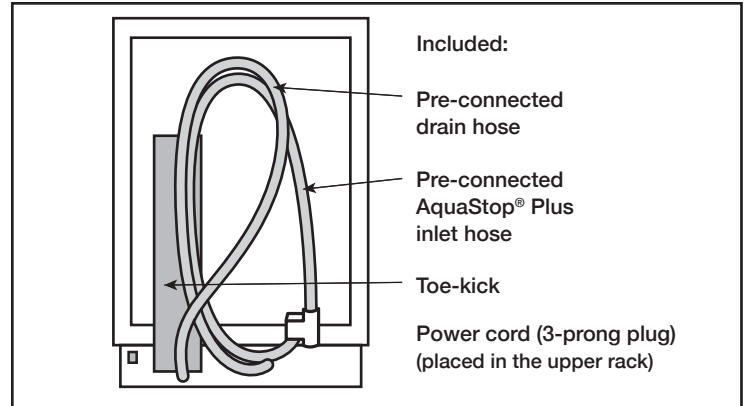

24" Recessed Handle ADA-compliant Dishwasher

BOSCH

Invented for life

800 Series – Stainless Steel SGE78C55UC

Installation Details

Accessories: To purchase Bosch accessories, cleaners & parts please visit www.bosch-home.com/us/store or call 1-800-944-2904 (Mon to Fri 5 am to 6 pm PST, Sat 6 am to 3 pm PST).

Notes: All height, width and depth dimensions are shown in inches. BSH reserves the absolute and unrestricted right to change product materials and specifications, at any time, without notice. Consult the product's installation instructions for final dimensional data and other details prior to making cutout.