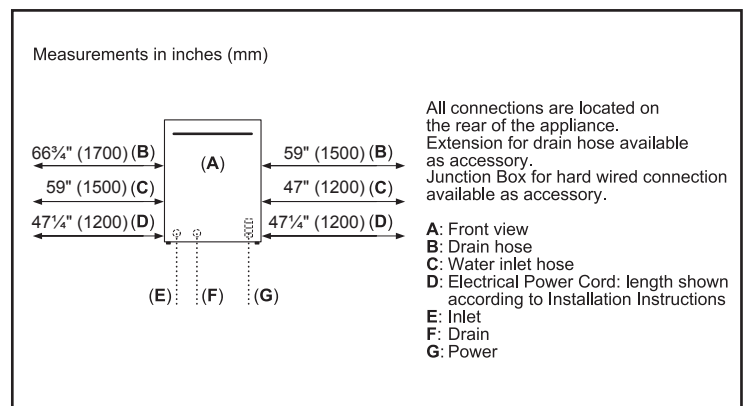

24" Recessed Handle ADA-compliant Dishwasher

BOSCH

Invented for life

800 Series – Stainless Steel SGE78C55UC

Installation Details

Accessories: To purchase Bosch accessories, cleaners & parts please visit www.bosch-home.com/us/store or call 1-800-944-2904 (Mon to Fri 5 am to 6 pm PST, Sat 6 am to 3 pm PST).

Notes: All height, width and depth dimensions are shown in inches. BSH reserves the absolute and unrestricted right to change product materials and specifications, at any time, without notice. Consult the product's installation instructions for final dimensional data and other details prior to making cutout.

Warranties: Please see Use & Care manual or Bosch website for statement of limited warranty.

For more information on our entire line of products, go to www.bosch-home.com/us or call 1-800-944-2904

© BSH Home Appliances Corporation. All rights reserved. Bosch is a registered trademark of Robert Bosch GmbH.