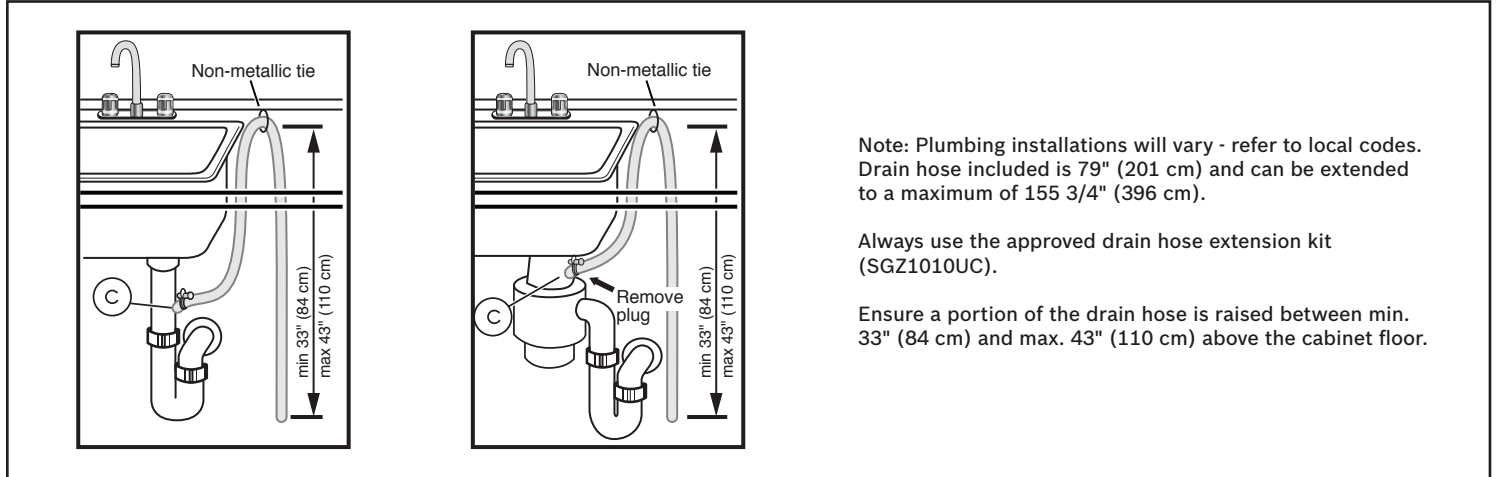

Notes: All height, width and depth dimensions are shown in inches. BSH reserves the absolute and unrestricted right to change product materials and specifications, at any time, without notice. Consult the product's installation instructions for final dimensional data and other details prior to making cutout.

24" Pocket Handle Dishwasher

800 Series – Stainless Steel SHP78CM5N

BOSCH

Invented for life

Installation Details

Accessories: To purchase Bosch accessories, cleaners & parts please call 1-800-944-2904 (Mon to Fri 5 am to 6 pm PST, Sat 6 am to 3 pm PST).