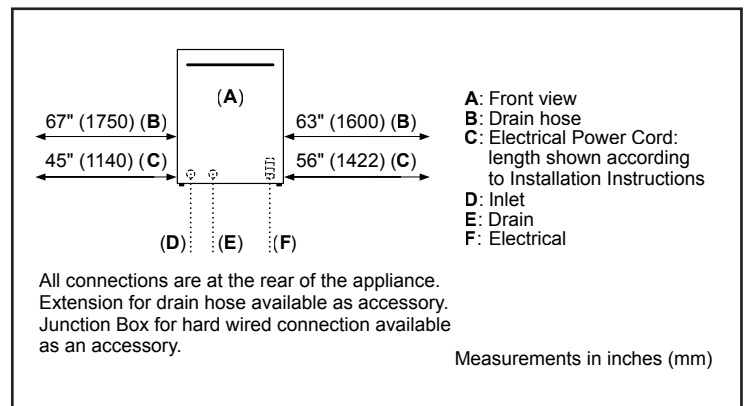

24" Pocket Handle Dishwasher

800 Series – Stainless Steel SHP78CM5N

Installation Details

Accessories: To purchase Bosch accessories, cleaners & parts please call 1-800-944-2904 (Mon to Fri 5 am to 6 pm PST, Sat 6 am to 3 pm PST).

Notes: All height, width and depth dimensions are shown in inches. BSH reserves the absolute and unrestricted right to change product materials and specifications, at any time, without notice. Consult the product's installation instructions for final dimensional data and other details prior to making cutout.

Warranties: Please see Use & Care manual or Bosch website for statement of limited warranty.

For more information on our entire line of products, go to www.bosch-home.ca or call 1-800-944-2904

© BSH Home Appliances Corporation. All rights reserved. Bosch is a registered trademark of Robert Bosch GmbH.