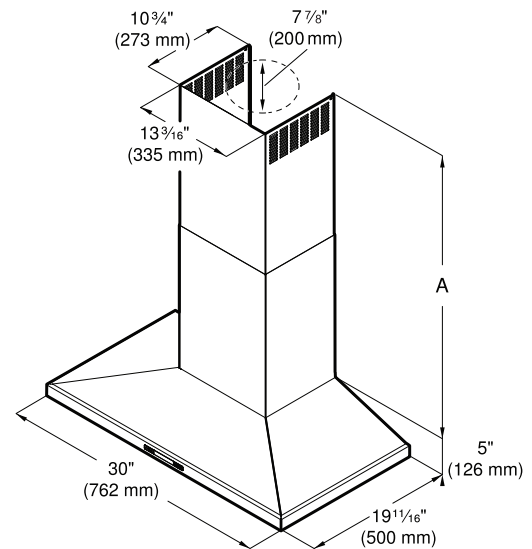

Notes: All height, width and depth dimensions are shown in inches. BSH reserves the absolute and unrestricted right to change product materials and specifications, at any time, without notice. Consult the product's installation instructions for final dimensional data and other details prior to making cutout. Applicable product warranty can be found in accompanying product literature or you may contact your account manager for further details.

30" Pyramid Canopy Chimney Hood

800 Series – Black Stainless Steel HCP80641UC

BOSCH
Invented for life

Installation Details

- A Lower flue duct
- B Upper flue duct

- A Ducted operation:
Min. / Max. 24 9/16" (624 mm) / 38 7/8" (985 mm)
- Recirculation mode:
Min. / Max. 28 1/4" (716 mm) / 42 9/16" (1081 mm)

measurements in inches (mm)

For help and assistance with Bosch accessories please visit: www.bosch-eshop.com/eshop/bosch/us or call 1-800-944-2904 Mon-Fri 5am to 6pm PST Sat 6am to 3pm PST

Notes: All height, width and depth dimensions are shown in inches. BSH reserves the absolute and unrestricted right to change product materials and specifications, at any time, without notice. Consult the product's installation instructions for final dimensional data and other details prior to making cutout. Applicable product warranty can be found in accompanying product literature or you may contact your account manager for further details.