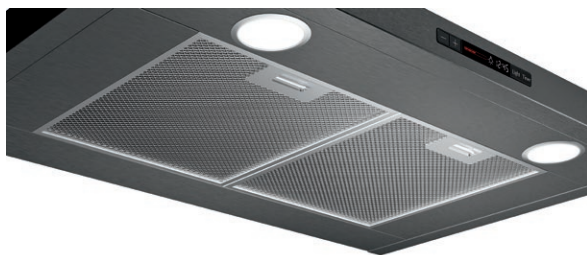

30" Pyramid Canopy Chimney Hood

800 Series – Black Stainless Steel HCP80641UC

BOSCH
Invented for life

HCP80641UC
Black Stainless Steel

The 30" Bosch black stainless steel chimney hood helps guard against scratches and fingerprints.

Features & Benefits

Quiet blower 4.6 sones / 178 CFM low to 9.9 sones / 600 CFM high.

Bosch black stainless steel helps guard against scratches and fingerprints.

LCD touch display provide controls that are easy to use and read.

Accessories-Optional

HCIFILTUC
Filter kit

HCREC5UC
Recirculation kit

HCPEXT4UC
Chimney extension for 9-11.5 ft. ceilings for use with HCP80641UC

For help and assistance with Bosch accessories please visit: www.bosch-eshop.com/eshop/bosch/us or call 1-800-944-2904 Mon-Fri 5am to 6pm PST Sat 6am to 3pm PST