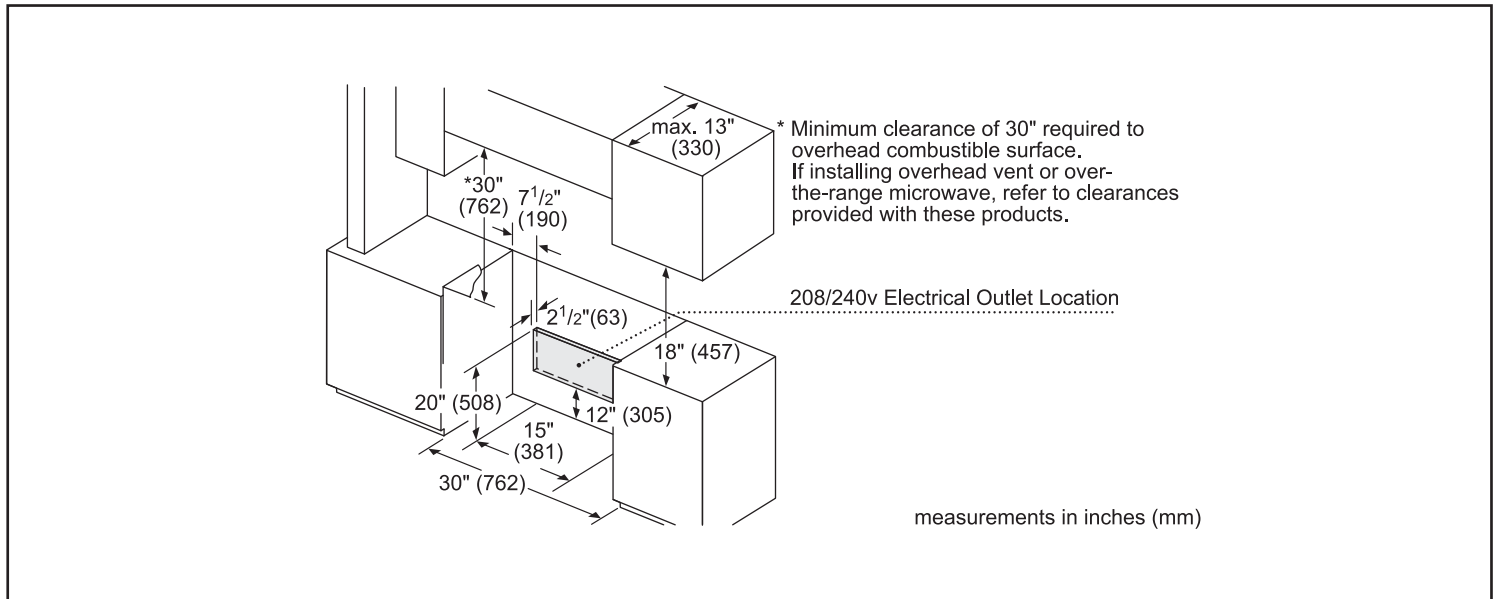

Watts	11,700 / 14,000 W
Circuit breaker	40 A
Volts	208 V / 240 V
Frequency	60 Hz
Power cord length	1.5 meter
Plug type	208/240V - 4 prong
Energy source	Electric

Dimensions & Weight

Overall appliance dimensions (HxWxD)	36 1/2"–38" x 31 1/2" x 28 7/8"
Required cutout size (HxWxD)	35 1/2"–37" x 30" x 25"
Adjustable range height	1 1/2"
Oven cavity size	4.6 cu. ft.
Overall oven interior dimensions (HxWxD)	17 13/16" x 24 1/8" x 18"
Usable oven interior dimensions (HxWxD)	12 5/16" x 23 1/4" x 15 1/4"
Net weight	239 lbs

Notes: All height, width and depth dimensions are shown in inches. BSH reserves the absolute and unrestricted right to change product materials and specifications, at any time, without notice. Consult the product's installation instructions for final dimensional data and other details prior to making cutout.

30" Induction Slide-in Range

800 Series – Stainless Steel HII8057C

BOSCH

Invented for life

Installation Details

Accessories: To purchase Bosch accessories, cleaners & parts please call 1-800-944-2904 (Mon to Fri 5 am to 6 pm PST, Sat 6 am to 3 pm PST).