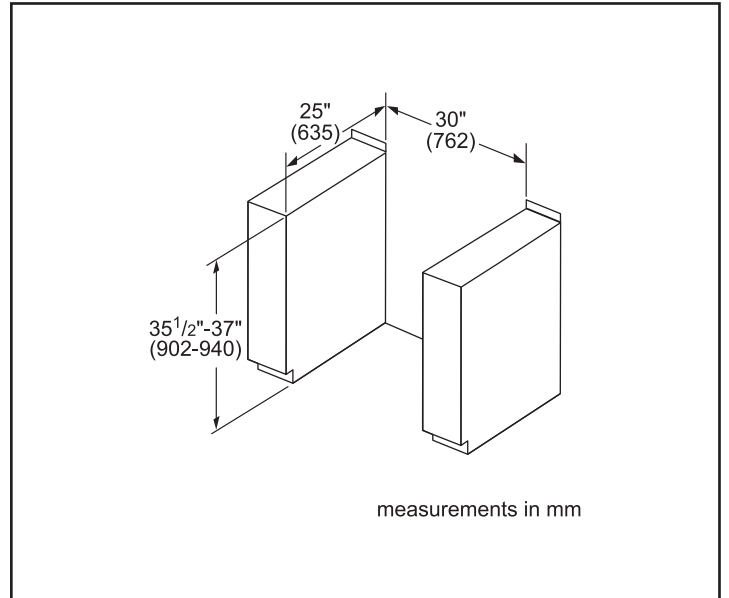

Watts	11,700 / 14,000 W
Circuit breaker	40 A
Volts	208 V / 240 V
Frequency	60 Hz
Power cord length	1.5 meter
Plug type	208/240V - 4 prong
Energy source	Electric

Dimensions & Weight

Overall appliance dimensions (HxWxD)	36 1/2"–38" x 31 1/2" x 28 7/8"
Required cutout size (HxWxD)	35 1/2"–37" x 30" x 25"
Adjustable range height	1 1/2"
Oven cavity size	4.6 cu. ft.
Overall oven interior dimensions (HxWxD)	17 13/16" x 24 1/8" x 18"
Usable oven interior dimensions (HxWxD)	12 5/16" x 23 1/4" x 15 1/4"
Net weight	239 lbs

Notes: All height, width and depth dimensions are shown in inches. BSH reserves the absolute and unrestricted right to change product materials and specifications, at any time, without notice. Consult the product's installation instructions for final dimensional data and other details prior to making cutout.

30" Induction Slide-in Range

800 Series – Stainless Steel HII8057C

BOSCH

Invented for life

Installation Details

Accessories: To purchase Bosch accessories, cleaners & parts please call 1-800-944-2904 (Mon to Fri 5 am to 6 pm PST, Sat 6 am to 3 pm PST).