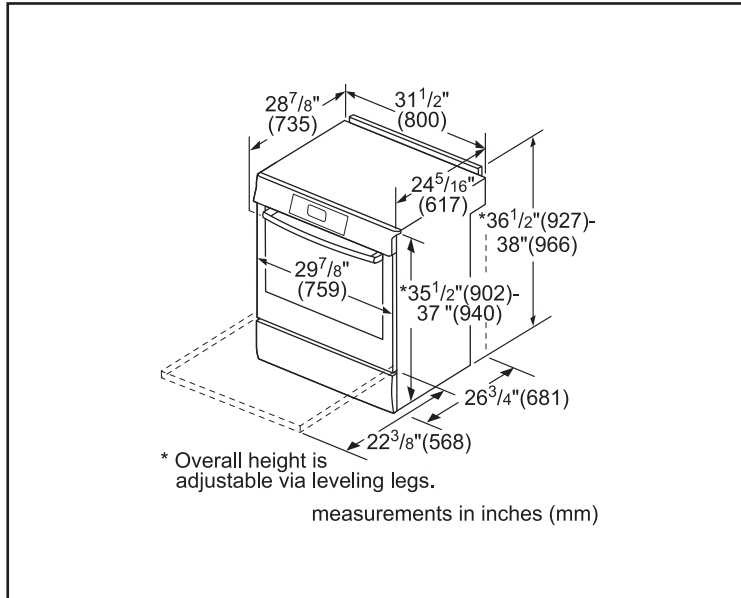

30" Induction Slide-in Range

800 Series – Stainless Steel HII8057C

BOSCH

Invented for life

Installation Details

Accessories: To purchase Bosch accessories, cleaners & parts please call 1-800-944-2904 (Mon to Fri 5 am to 6 pm PST, Sat 6 am to 3 pm PST).

Notes: All height, width and depth dimensions are shown in inches. BSH reserves the absolute and unrestricted right to change product materials and specifications, at any time, without notice. Consult the product's installation instructions for final dimensional data and other details prior to making cutout.

Warranties: Please see Use & Care manual or Bosch website for statement of limited warranty.

For more information on our entire line of products, go to www.bosch-home.ca or call 1-800-944-2904

© BSH Home Appliances Corporation. All rights reserved. Bosch is a registered trademark of Robert Bosch GmbH.