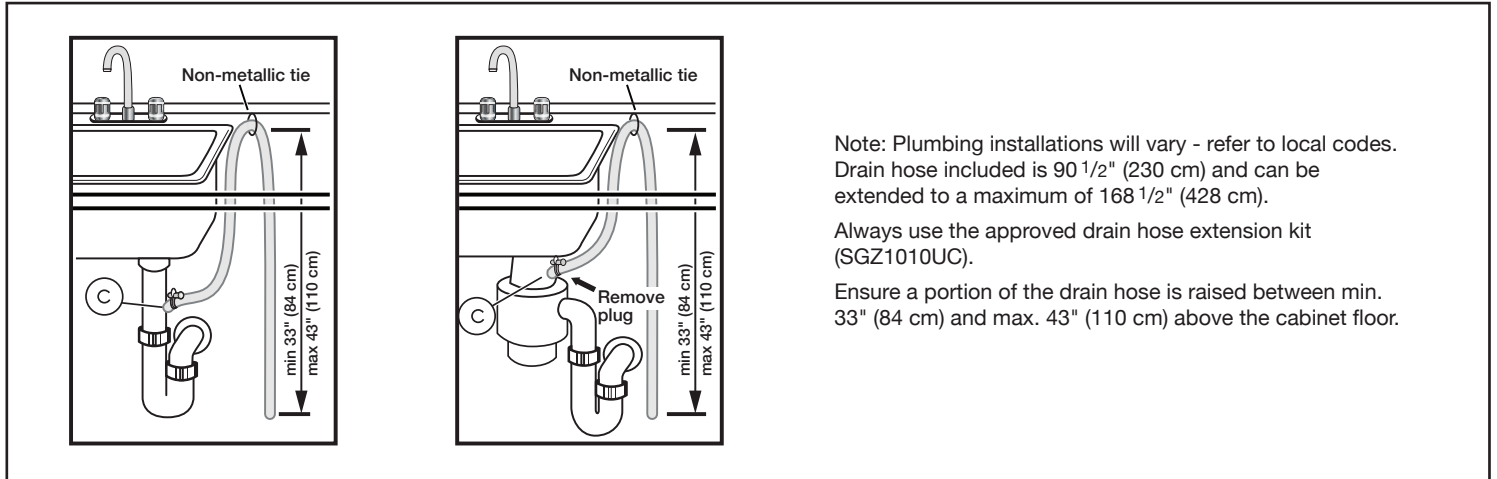

Notes: All height, width and depth dimensions are shown in inches. BSH reserves the absolute and unrestricted right to change product materials and specifications, at any time, without notice. Consult the product's installation instructions for final dimensional data and other details prior to making cutout.

24" Recessed Handle Dishwasher

100 Series – Stainless Steel SHE3AEE5N

BOSCH

Invented for life

Installation Details

Accessories: To purchase Bosch accessories, cleaners & parts please visit www.bosch-home.com/us/store or call 1-800-944-2904 (Mon to Fri 5 am to 6 pm PST, Sat 6 am to 3 pm PST).