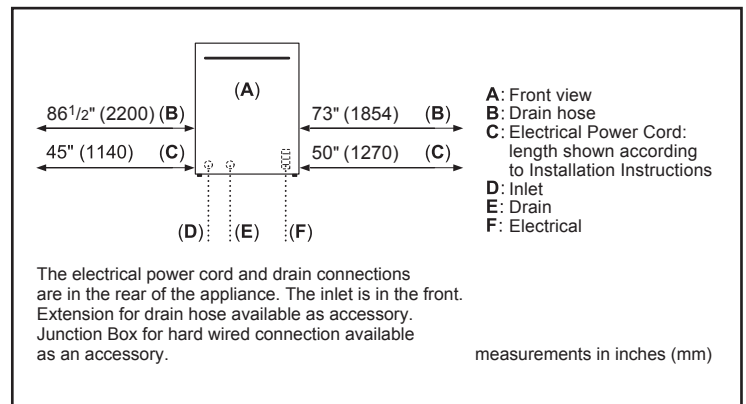

24" Recessed Handle Dishwasher

100 Series – Stainless Steel SHE3AEE5N

BOSCH

Invented for life

Installation Details

Accessories: To purchase Bosch accessories, cleaners & parts please visit www.bosch-home.com/us/store or call 1-800-944-2904 (Mon to Fri 5 am to 6 pm PST, Sat 6 am to 3 pm PST).

Notes: All height, width and depth dimensions are shown in inches. BSH reserves the absolute and unrestricted right to change product materials and specifications, at any time, without notice. Consult the product's installation instructions for final dimensional data and other details prior to making cutout.

Warranties: Please see Use & Care manual or Bosch website for statement of limited warranty.

For more information on our entire line of products, go to www.bosch-home.com/us or call 1-800-944-2904

© BSH Home Appliances Corporation. All rights reserved. Bosch is a registered trademark of Robert Bosch GmbH.