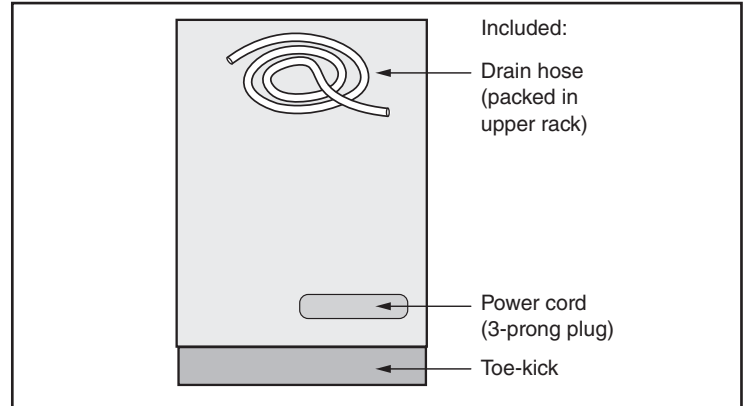

Notes: All height, width and depth dimensions are shown in inches. BSH reserves the absolute and unrestricted right to change product materials and specifications, at any time, without notice. Consult the product's installation instructions for final dimensional data and other details prior to making cutout.

24" Recessed Handle Dishwasher

100 Series – Stainless Steel SHE3AEE5N

BOSCH

Invented for life

Installation Details

Accessories: To purchase Bosch accessories, cleaners & parts please visit www.bosch-home.com/us/store or call 1-800-944-2904 (Mon to Fri 5 am to 6 pm PST, Sat 6 am to 3 pm PST).