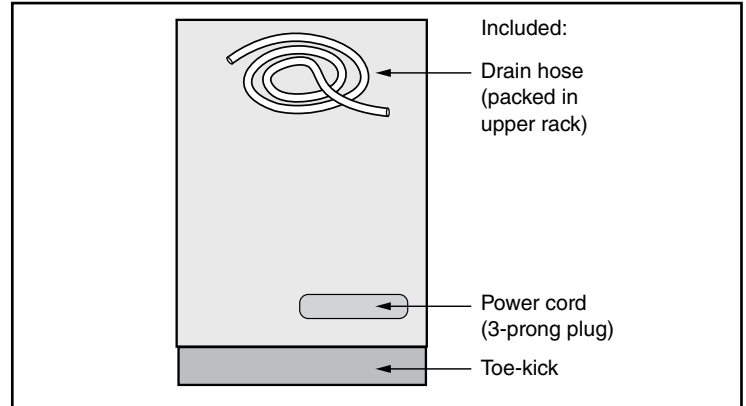

Notes: All height, width and depth dimensions are shown in inches. BSH reserves the absolute and unrestricted right to change product materials and specifications, at any time, without notice. Consult the product's installation instructions for final dimensional data and other details prior to making cutout.

24" Recessed Handle Dishwasher

100 Series – White SHE3AEM2N

BOSCH

Invented for life

Installation Details

Accessories: To purchase Bosch accessories, cleaners & parts please visit www.bosch-home.com/us/store or call 1-800-944-2904 (Mon to Fri 5 am to 6 pm PST, Sat 6 am to 3 pm PST).