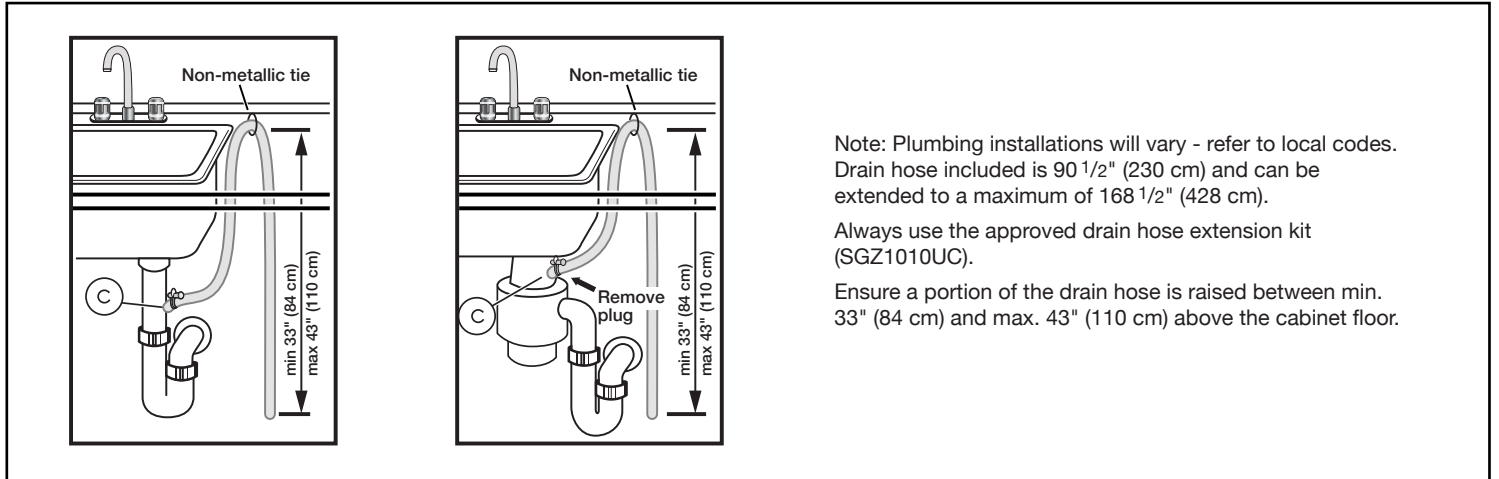

Notes: All height, width and depth dimensions are shown in inches. BSH reserves the absolute and unrestricted right to change product materials and specifications, at any time, without notice. Consult the product's installation instructions for final dimensional data and other details prior to making cutout.

24" Recessed Handle Dishwasher

100 Series – White SHE3AEM2N

BOSCH

Invented for life

Installation Details

Accessories: To purchase Bosch accessories, cleaners & parts please visit www.bosch-home.com/us/store or call 1-800-944-2904 (Mon to Fri 5 am to 6 pm PST, Sat 6 am to 3 pm PST).