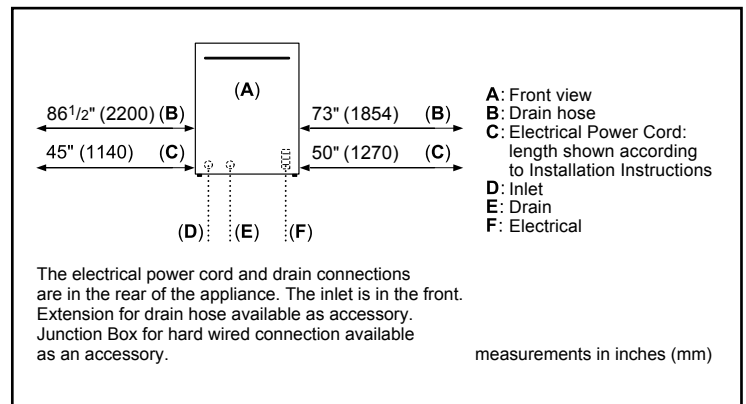

24" Recessed Handle Dishwasher

100 Series – White SHE3AEM2N

BOSCH

Invented for life

Installation Details

Accessories: To purchase Bosch accessories, cleaners & parts please visit www.bosch-home.com/us/store or call 1-800-944-2904 (Mon to Fri 5 am to 6 pm PST, Sat 6 am to 3 pm PST).

Notes: All height, width and depth dimensions are shown in inches. BSH reserves the absolute and unrestricted right to change product materials and specifications, at any time, without notice. Consult the product's installation instructions for final dimensional data and other details prior to making cutout.

Warranties: Please see Use & Care manual or Bosch website for statement of limited warranty.

For more information on our entire line of products, go to www.bosch-home.com/us or call 1-800-944-2904

© BSH Home Appliances Corporation. All rights reserved. Bosch is a registered trademark of Robert Bosch GmbH.