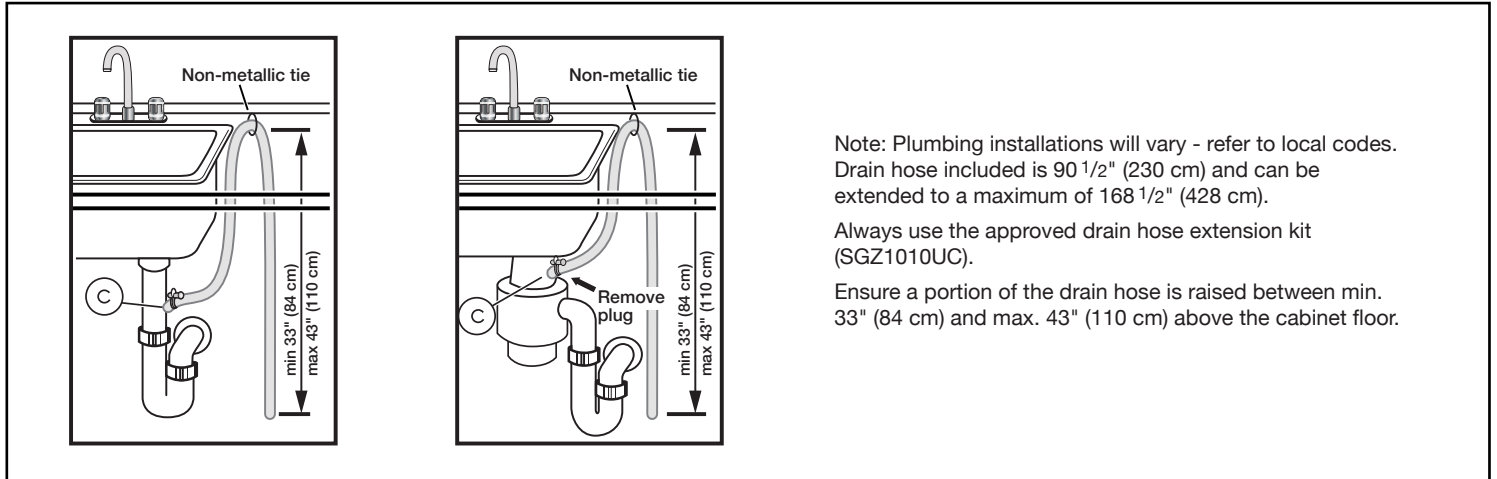

Notes: All height, width and depth dimensions are shown in inches. BSH reserves the absolute and unrestricted right to change product materials and specifications, at any time, without notice. Consult the product's installation instructions for final dimensional data and other details prior to making cutout.

24" Recessed Handle Dishwasher

100 Series – Black SHE3AEM6N

BOSCH

Invented for life

Installation Details

Accessories: To purchase Bosch accessories, cleaners & parts please visit www.bosch-home.com/us/store or call 1-800-944-2904 (Mon to Fri 5 am to 6 pm PST, Sat 6 am to 3 pm PST).