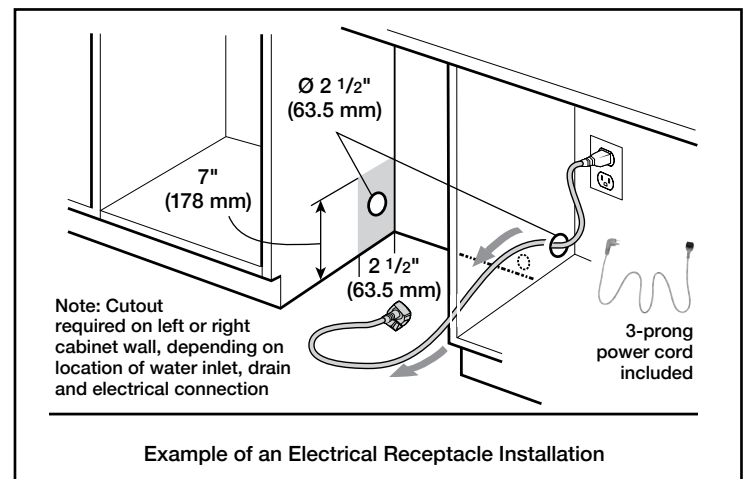

Notes: All height, width and depth dimensions are shown in inches. BSH reserves the absolute and unrestricted right to change product materials and specifications, at any time, without notice. Consult the product's installation instructions for final dimensional data and other details prior to making cutout.

24" Recessed Handle Dishwasher

100 Series – Black SHE3AEM6N

Installation Details

The electrical power cord and drain connections are in the rear of the appliance. The inlet is in the front. Extension for drain hose available as accessory. Junction Box for hard wired connection available as an accessory.