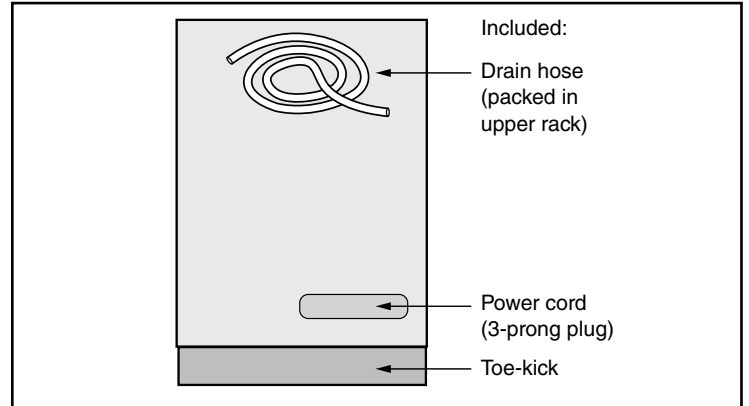

Notes: All height, width and depth dimensions are shown in inches. BSH reserves the absolute and unrestricted right to change product materials and specifications, at any time, without notice. Consult the product's installation instructions for final dimensional data and other details prior to making cutout.

24" Recessed Handle Dishwasher

100 Series – Black SHE3AEM6N

Installation Details

The electrical power cord and drain connections are in the rear of the appliance. The inlet is in the front. Extension for drain hose available as accessory. Junction Box for hard wired connection available as an accessory.