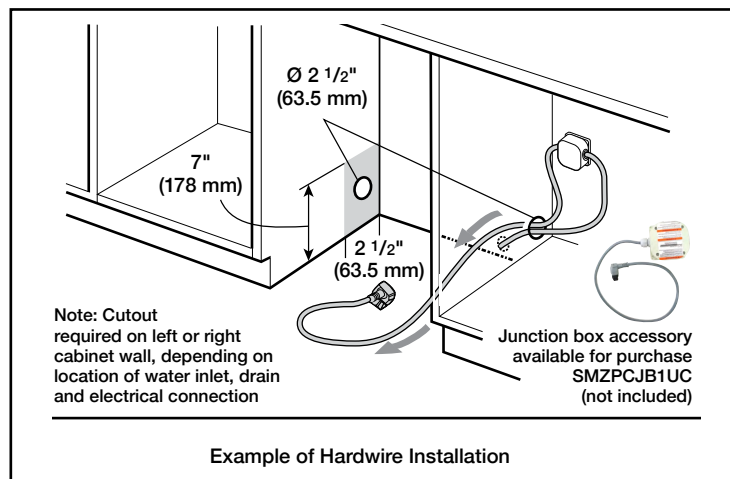

Notes: All height, width and depth dimensions are shown in inches. BSH reserves the absolute and unrestricted right to change product materials and specifications, at any time, without notice. Consult the product's installation instructions for final dimensional data and other details prior to making cutout.

24" Recessed Handle Dishwasher

100 Series – Black SHE3AEM6N

Installation Details

The electrical power cord and drain connections are in the rear of the appliance. The inlet is in the front. Extension for drain hose available as accessory. Junction Box for hard wired connection available as an accessory.