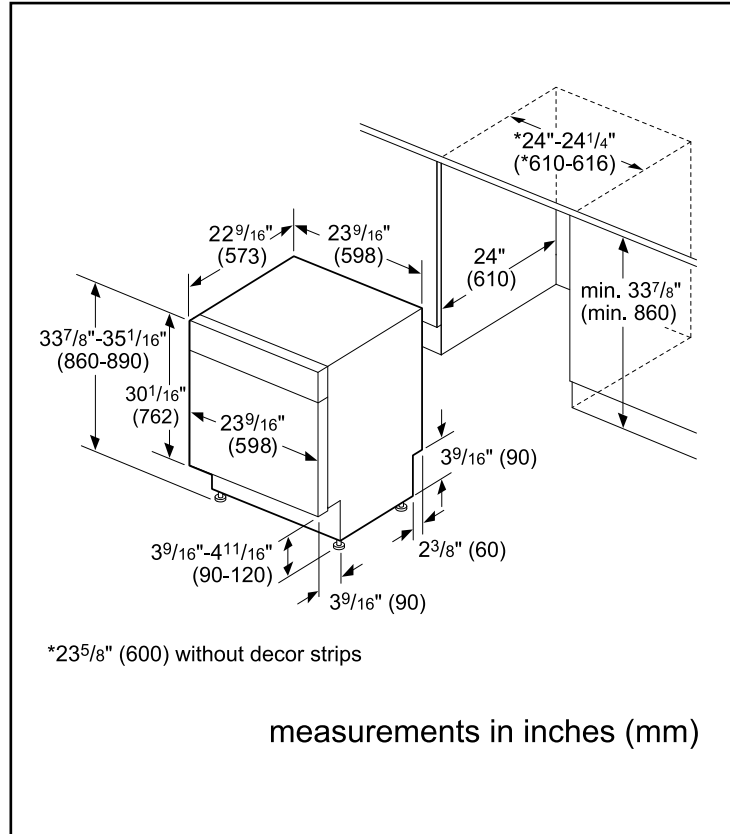

Notes: All height, width and depth dimensions are shown in inches. BSH reserves the absolute and unrestricted right to change product materials and specifications, at any time, without notice. Consult the product's installation instructions for final dimensional data and other details prior to making cutout.

24" Recessed Handle Dishwasher

100 Series – Black SHE3AEM6N

Installation Details

The electrical power cord and drain connections are in the rear of the appliance. The inlet is in the front. Extension for drain hose available as accessory. Junction Box for hard wired connection available as an accessory.