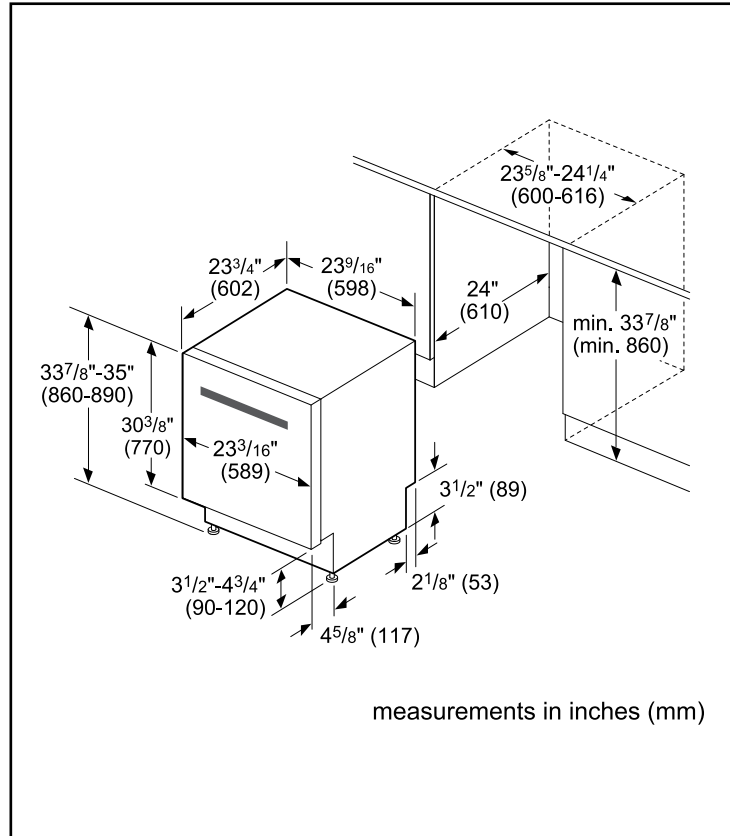

24" Scoop Handle Dishwasher

300 Series – Stainless Steel SHS53CM5N

Installation Details

Accessories: To purchase Bosch accessories, cleaners & parts please visit www.bosch-home.com/us/store or call 1-800-944-2904 (Mon to Fri 5 am to 6 pm PST, Sat 6 am to 3 pm PST).

Notes: All height, width and depth dimensions are shown in inches. BSH reserves the absolute and unrestricted right to change product materials and specifications, at any time, without notice. Consult the product's installation instructions for final dimensional data and other details prior to making cutout.

Warranties: Please see Use & Care manual or Bosch website for statement of limited warranty.

For more information on our entire line of products, go to www.bosch-home.com/us or call 1-800-944-2904

© BSH Home Appliances Corporation. All rights reserved. Bosch is a registered trademark of Robert Bosch GmbH.