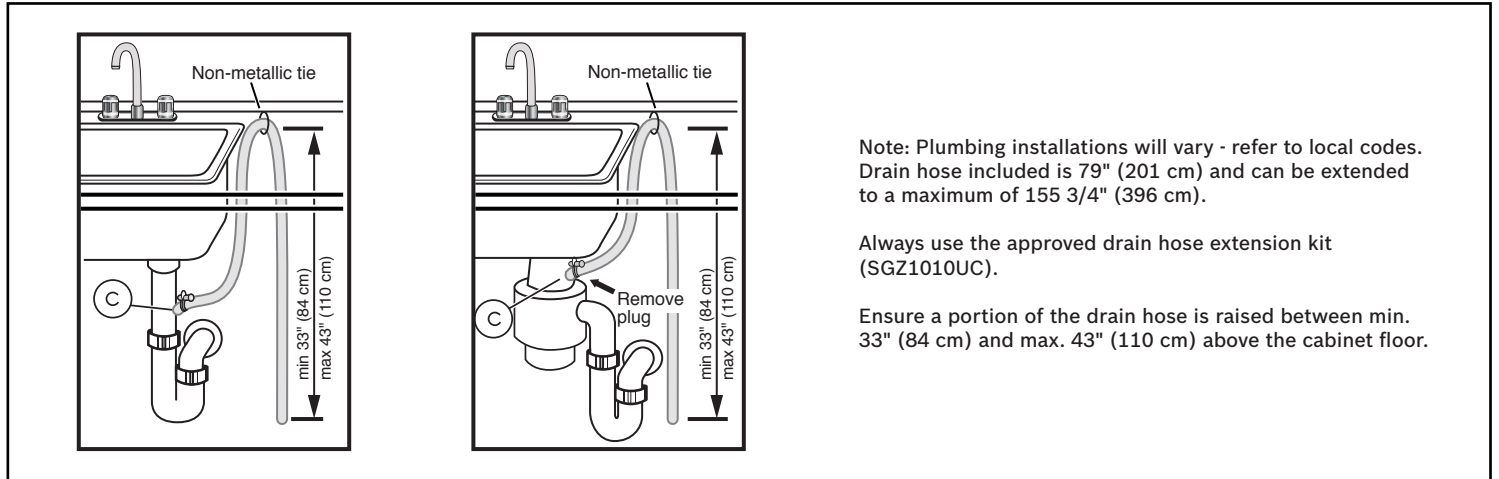

Notes: All height, width and depth dimensions are shown in inches. BSH reserves the absolute and unrestricted right to change product materials and specifications, at any time, without notice. Consult the product's installation instructions for final dimensional data and other details prior to making cutout.

24" Scoop Handle Dishwasher

300 Series – Stainless Steel SHS53CM5N

BOSCH

Invented for life

Installation Details

Accessories: To purchase Bosch accessories, cleaners & parts please visit www.bosch-home.com/us/store or call 1-800-944-2904 (Mon to Fri 5 am to 6 pm PST, Sat 6 am to 3 pm PST).