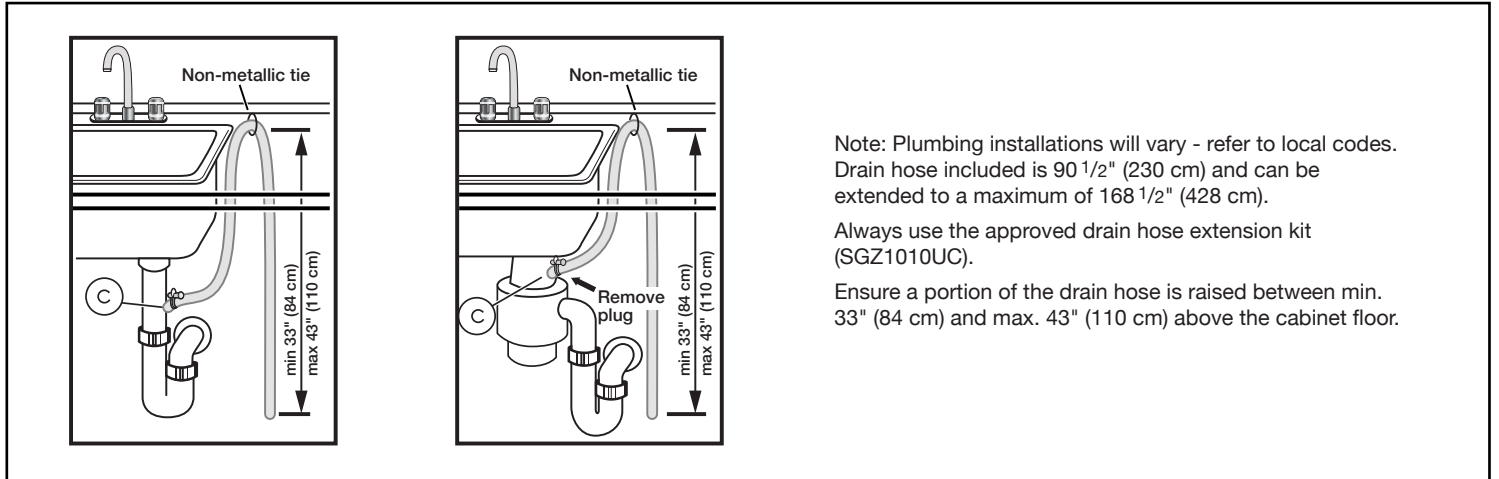

Notes: All height, width and depth dimensions are shown in inches. BSH reserves the absolute and unrestricted right to change product materials and specifications, at any time, without notice. Consult the product's installation instructions for final dimensional data and other details prior to making cutout.

24" Bar Handle Dishwasher

100 Series Premium – Stainless Steel SHX5AEM5N

BOSCH

Invented for life

Installation Details

Note: Plumbing installations will vary - refer to local codes. Drain hose included is 90 1/2" (230 cm) and can be extended to a maximum of 168 1/2" (428 cm).