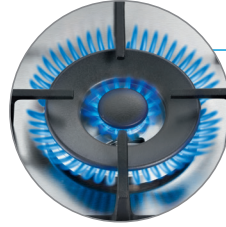

Industrial-Style Design

With a bold, heavy-duty look and die-cast metal front-control knobs as well as pedestal feet, this range delivers on the growing trend toward industrial chic kitchens with a modern twist. Available in stainless steel and a black stainless steel finish to help guard against scratches and fingerprints.

Less Clean-Up Time

The porcelain enameled cooking surface and dishwasher safe cast iron grates makes the clean-up process easier and faster.

New Industrial-Style Gas & Dual Fuel Ranges

BOSCH

Invented for life

Key Features

Dishwasher Safe Grates

With a special enameling process, the heavy-duty continuous surface grates can be easily and quickly cleaned in the dishwasher instead of by hand.

Dual Flame Ring Power Burner

Our easy to install range design fits any standard freestanding range cutout for a flush look (25" depth).

Porcelain Enameled Surfaces

The easy-to-clean black enameled cooking surface is scratch and stain resistant.